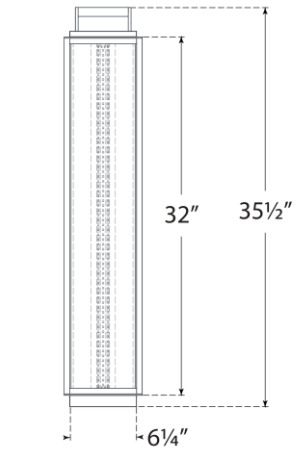

TEAR SHEET

Northport Floor Lantern

Item # RL 1560PN/TK-WG

Designer: Ralph Lauren

Height: 35.5"

Width: 7"

Base: 6.25" Square

Finishes: BZ/TK, NB/TK, PN/TK

Glass Options: WG

Lightsource: Dedicated LED

Wattage: 40w (3200lm)

Weight: 22 Pounds

Top View

Side View

Front View