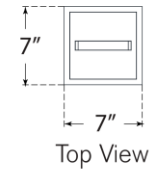

TEAR SHEET

Northport Floor Lantern

Item # RL 1560PN/TK-WG

Designer: Ralph Lauren

Height: 35.5"

Width: 7"

Base: 6.25" Square

Finishes: BZ/TK, NB/TK, PN/TK

Glass Options: WG

Lightsource: Dedicated LED

Wattage: 40w (3200lm)

Weight: 22 Pounds

Top View

Side View

Front View