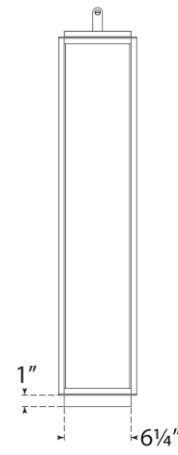

TEAR SHEET

Northport Floor Lantern

Item # RL 1560PN/TK-WG

Designer: Ralph Lauren

Height: 35.5"

Width: 7"

Base: 6.25" Square

Finishes: BZ/TK, NB/TK, PN/TK

Glass Options: WG

Lightsource: Dedicated LED

Wattage: 40w (3200lm)

Weight: 22 Pounds

Top View

Side View

Front View