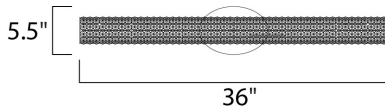

PRODUCT DESCRIPTION

Clear Beveled Crystals are strung onto a continuous wire and wrapped over a tubular metal frame finished in your choice of a high luster Polished Chrome or vibrant Rose Gold. Hidden within the tubular frame is a LED light source, which not only adds beauty and sparkle to the crystal, but adds ample light for the vanity.

MEASUREMENTS

DIMENSION : 36." W x 5.5" H x 5." Ext
 BACK PLATE : 5.25" W x 9." H x 2.7" HCO
 HANGING WEIGHT : 7.54 lb

LAMPING

INPUT VOLTAGE : 120V
 LUMENS : 1,120 Rated (0 Del.)
 BULB : 1 x 16W (INTEGRATED), 16W Total
 DIMMABLE : Dimmable
 CRI : 80+ CRI
 COLOR_TEMP : 3000K