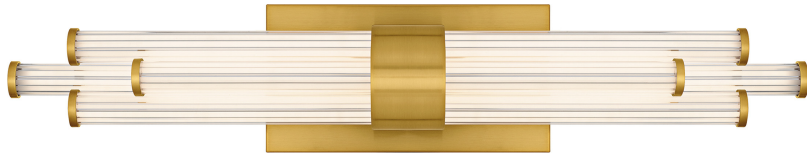

PCTAL8624BRG

Talbott Brushed Gold Bath Light
Brushed Gold

QUOIZEL
LIGHTING

DIMENSIONS

Dimensions: 24.00" W x 4.50" H x 3.75" D

Backplate Dimensions: 4.50"H x 8.75"W

HCWO: 2.25"

Weight: 4.07 lbs

DETAILS

Material: STEEL

Glass/Shade Description: Clear Ribbed

Acrylic - Acrylic

LAMPING

Light Source: Integrated LED

PHOTOMETRICS

LED

Lumens: 1600

LED Total Watts: 18

Color Rendering: 90

Color Temperature: 3000 4000 5000

ELECTRICAL

Dimmable: Yes

Dimmer Type: CL

Voltage: 120-277V