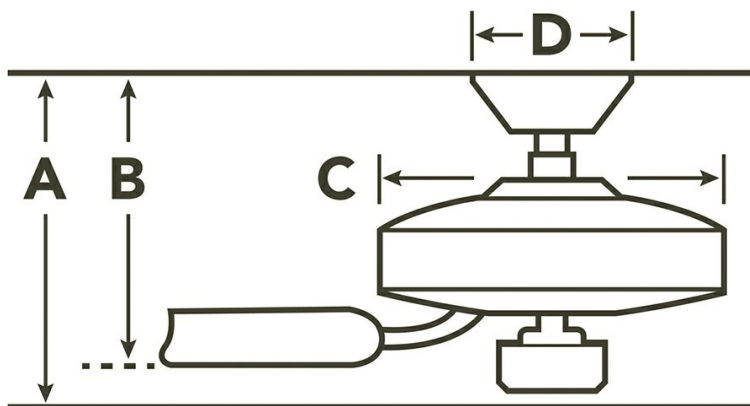

Skye Collection
54 Inch Skye LED WHT
 300251WH (Textured White)

Project Name: _____
 Location: _____
 Type: _____
 Qty: _____
 Comments: _____

Product Information

Product ID	300251WH
Finish	Textured White
Blade Finish	White/White
Collection	Skye Collection

Specifications

Number of Blades	5
Blades Included	Yes
Blade Pitch	14 Degrees
Blade Sweep	54"
Blade Material	WOOD
Optional Blades Available	No
Downrod 1	1.00 OD X 4.50
Primary Control System	3 Speed Wall Control Full Function
Remote Included	No
Wall Control Included	Yes
Low Ceiling Adaptable	No
Lead Wire Length	78.00"
Motor Size	188MM X 20MM
Motor Type	AC

Dimensions

Downrod	A	B	C	D
1.00 OD X 4.50	16.00	11.75	13.75	6.75

Downlight

Downlight Included	Yes
Light Source	LED
Downlight Bulb Included	Integrated
Downlight Bulb Type	LED
# of Bulbs/LED Modules	2
Watts	97/12
Initial Lumens	1600
Glass Description	Satin Etched
Optional Light Kit Available	No
Kelvin Temperature	2700K
Color Rendering Index	80