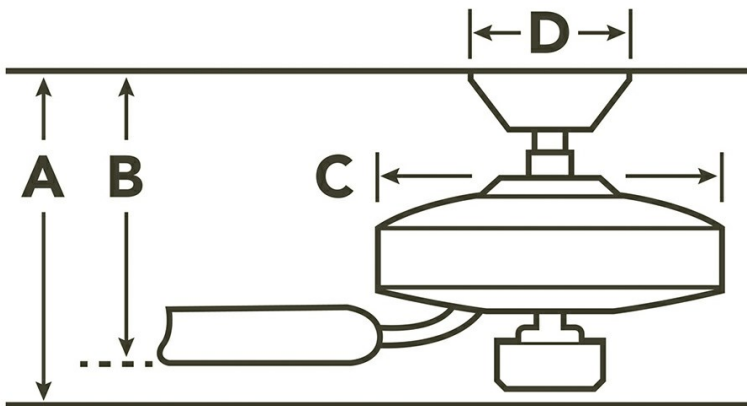

Specifications

Number of Blades	3
Blades Included	Yes
Blade Pitch	12 Degrees
Blade Sweep	60"
Blades Reversible	No
Blade Material	ABS
Optional Blades Available	No
Downrod 1	1.00 OD X 4.50
Primary Control System	3 Speed Wall Control Full Function
Remote Included	No
Wall Control Included	Yes
Low Ceiling Adaptable	No
Lead Wire Length	78.00"
Motor Size	188MM X 15MM
Motor Type	AC

Dimensions

Downrod	A	B	C	D
1.00 OD X 4.50	15.25	13.00	9.00	6.75

Downlight

Downlight Included	Yes
Light Source	LED
Downlight Bulb Included	Integrated
# of Bulbs/LED Modules	1
Watts	72/16
Initial Lumens	1600
Glass Description	Cased Etched Opal
Optional Light Kit Available	No
Kelvin Temperature	3000K
Color Rendering Index	80