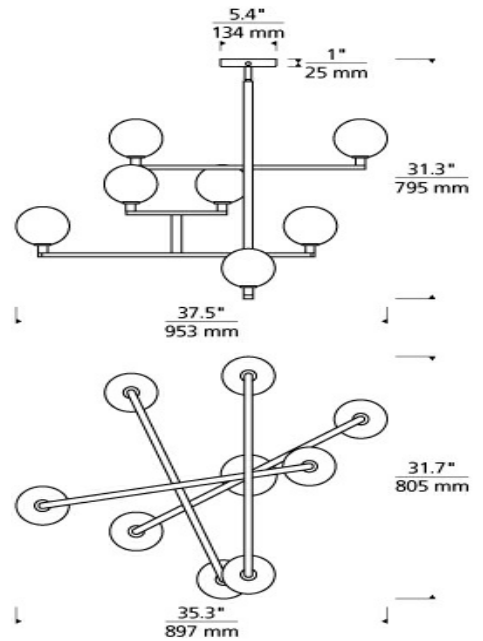

## LAMPING

Rated for (8) 5 watt, E12 candelabra base (Lamp Not Included). LED includes (8) 120 volt, 2 watt, 160 delivered lumens (1280 total delivered lumens), 2700K, E12 base LED vintage tubular lamps. Fixture provided with 60 inches of variable rigid stems (includes (2) 6" and (4) 12") in coordinating finish. Dimmable with most LED compatible ELV and TRIAC dimmers. Cannot be installed on sloped ceiling.

## SPECIFICATIONS

HARDWARE MATERIAL	Metal
SHADE MATERIAL	Glass
NET WEIGHT	7.5 lbs
HEIGHT	31.3in
WIDTH	35.3in
LENGTH	37.5in
UP LIGHT / DOWN LIGHT / BOTH?	
WET LISTED	
DAMP LISTED	Yes
DRY LISTED	
MIN. HANGING HEIGHT	31.3in
MAX HANGING HEIGHT	91.3in
TOTAL CORD LENGTH	
TOTAL STEM LENGTH	Up to 60in
STEM QTY	6
SLOPED CEILING ADAPTABLE?	No
GENERAL LISTING	ETL Listed
INCLUDES	